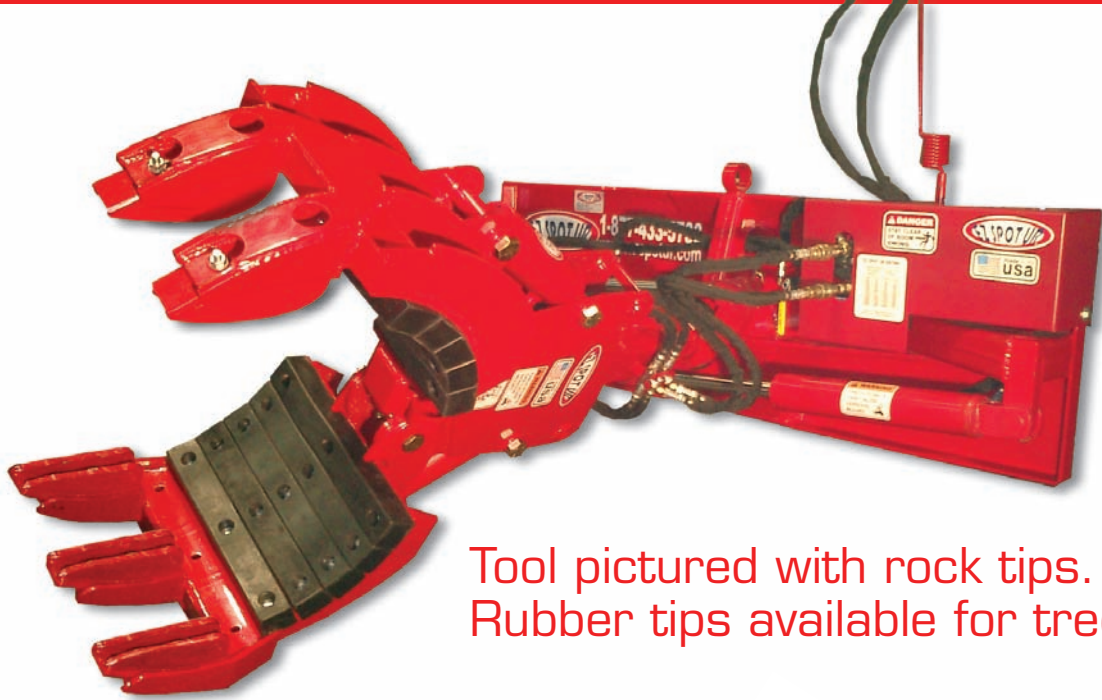

Tool pictured with rock tips.
Rubber tips available for trees.

**Double cylinder rotating base pictured.
Non-rotating base and chain rotating base also available.
(Chain rotation base sold strictly with barrel handler)**