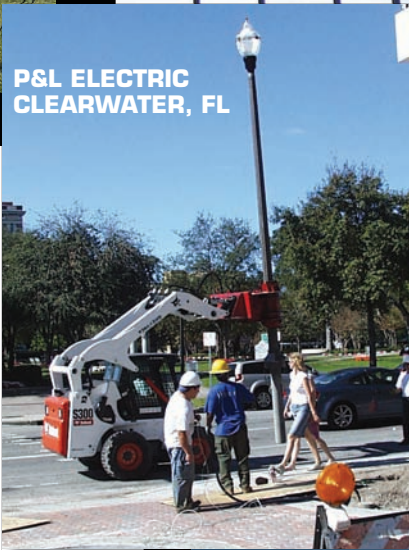

THOLL FENCE
SPARKS, NV