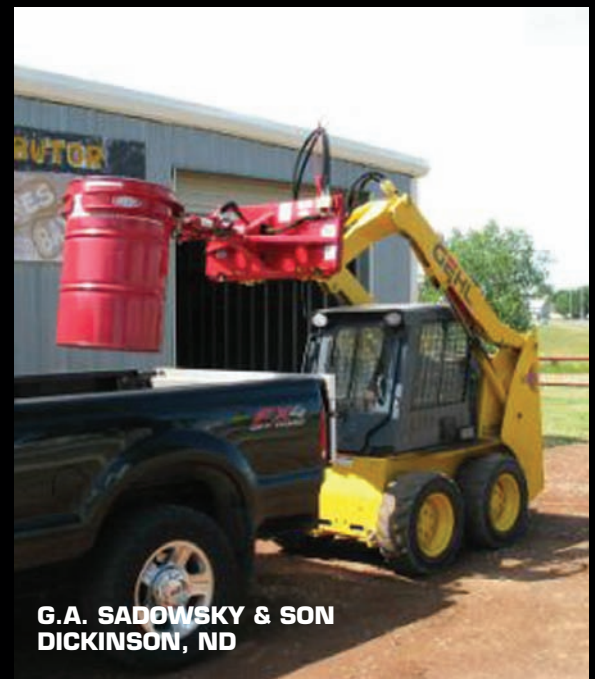

Handles 55 gal., 30 gal., and Plastic Barrels Securely

**Barrel Handler Shoe
EZ-P002**

**30 gal.
Insert
EZ-3002**

**Can be modified
for barrels
to 110 gallons.**

EZ Spot UR Specialty Tools

www.ezspotur.com • 1-877-433-5733