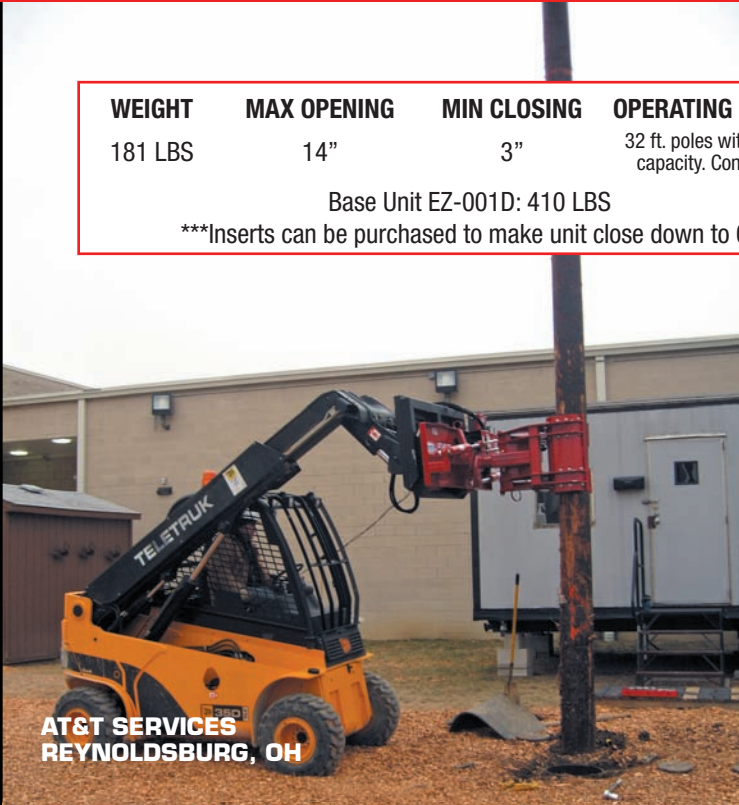

Tool pictured with rock tips.
Rubber tips available for trees.

**Double cylinder rotating base pictured.
Non-rotating base and chain rotating base also available.
(Chain rotation base sold strictly with barrel handler)**

**EZ-K013
Hose Kit**

**Special
Mounts &
Tool Design**

**CAMECO McARTHUR RIVER
SASKATOON, SK**

Rotating Pole Setter EZ-0008

www.ezspotur.com • 1-877-433-5733

WEIGHT	MAX OPENING	MIN CLOSING	OPERATING CAPACITY
181 LBS	14"	3"	32 ft. poles with operating capacity. Consult chart.
Base Unit EZ-001D: 410 LBS			
***Inserts can be purchased to make unit close down to 0"			

SUN EDISON
McCLELLAN, CA

AT&T SERVICES
REYNOLDSBURG, OH

RICK ELECTRIC
FARGO, ND

RICK ELECTRIC
FARGO, ND

Rotating Pole Setter EZ-0008

www.ezspotur.com • 1-877-433-5733

FM FENCE
FARGO, ND

WEIGHT	MAX OPENING	MIN CLOSING	OPERATING CAPACITY
181 LBS	14"	3"	32 ft. poles with operating capacity. Consult chart.
Base Unit EZ-001D: 410 LBS			
***Inserts can be purchased to make unit close down to 0"			