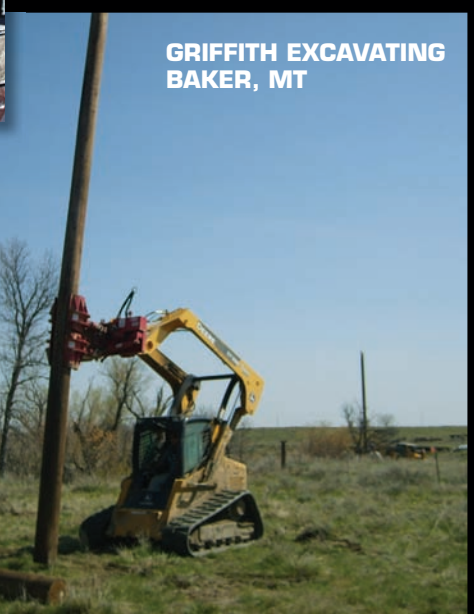

***Inserts can be purchased to make unit close down to 0"
Comes standard with rotating base.

P&L ELECTRIC
CLEARWATER, FL

THOLL FENCE
SPARKS, NV

Place Poles up to 45 feet Uphill, Downhill or in the Mud

- Out-Performs Digger Derrick
- Goes where Digger Derrick Can Not Go
- Cheaper than a Digger Derrick
- Pull and Set Poles Faster than a Digger Derrick
- Less Crew Required than a Digger Derrick

Why waste your money when time is important? The EZ-Spot-UR will help you get the job done. A Digger Derrick stuck in the mud will only cost you time and money and waste valuable crew man hours.

COAL CREEK CONSTRUCTION
UNDERWOOD, ND