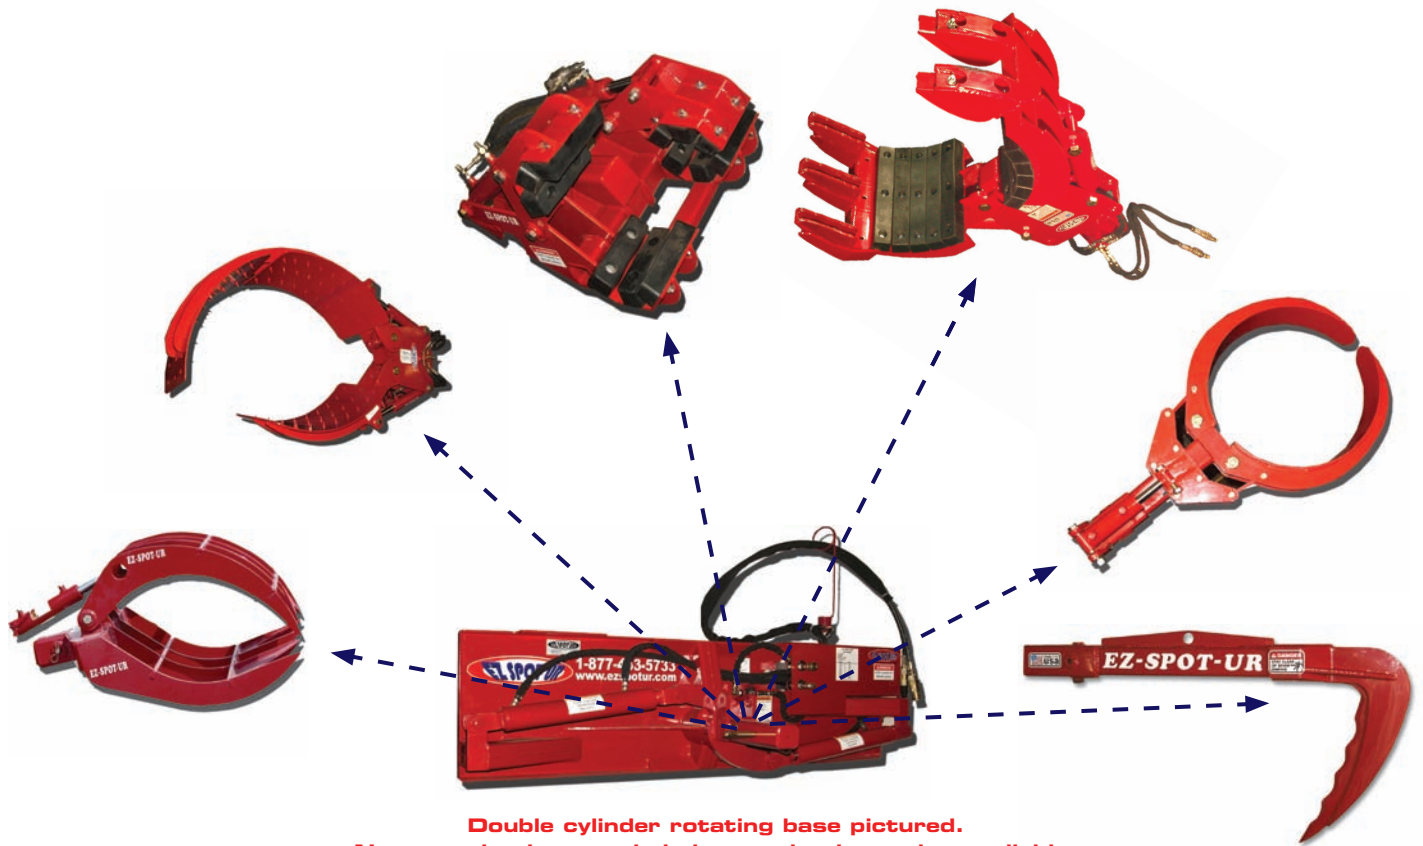

Tool pictured with rock tips.
Rubber tips available for trees.

**Double cylinder rotating base pictured.
Non-rotating base and chain rotating base also available.
(Chain rotation base sold strictly with barrel handler)**

**EZ-K013
Hose Kit**

**Special
Mounts &
Tool Design**

**CAMECO McARTHUR RIVER
SASKATOON, SK**

Rotating Pole Setter EZ-0008

www.ezspotur.com • 1-877-433-5733

WEIGHT	MAX OPENING	MIN CLOSING	OPERATING CAPACITY
181 LBS	14"	3"	32 ft. poles with operating capacity. Consult chart.
Base Unit EZ-001D: 410 LBS			
***Inserts can be purchased to make unit close down to 0"			