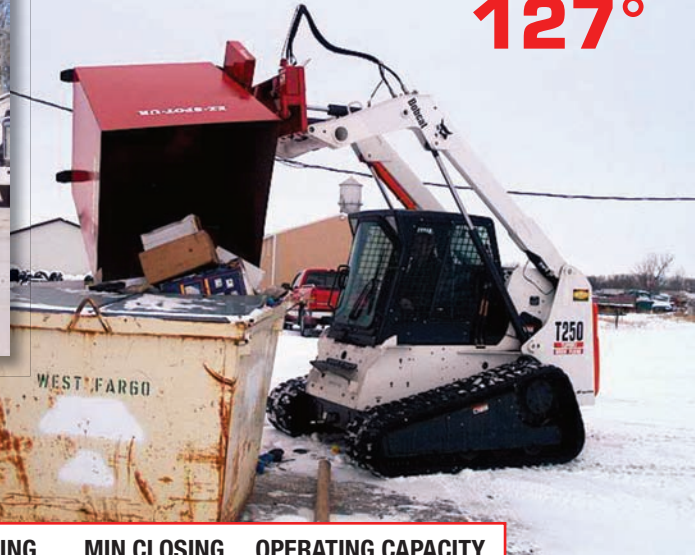

INTERCOASTAL FOUNDATIONS & SHORING
ROCKVILLE CENTRE, NY

Rotating Forks EZ-0015

www.ezspotur.com • 1-877-433-5733

Forks Rotate 127°

WEIGHT	MAX OPENING	MIN CLOSING	OPERATING CAPACITY
345 LBS	N/A	N/A	Consult Chart
Base Unit EZ-001D: 410 LBS			