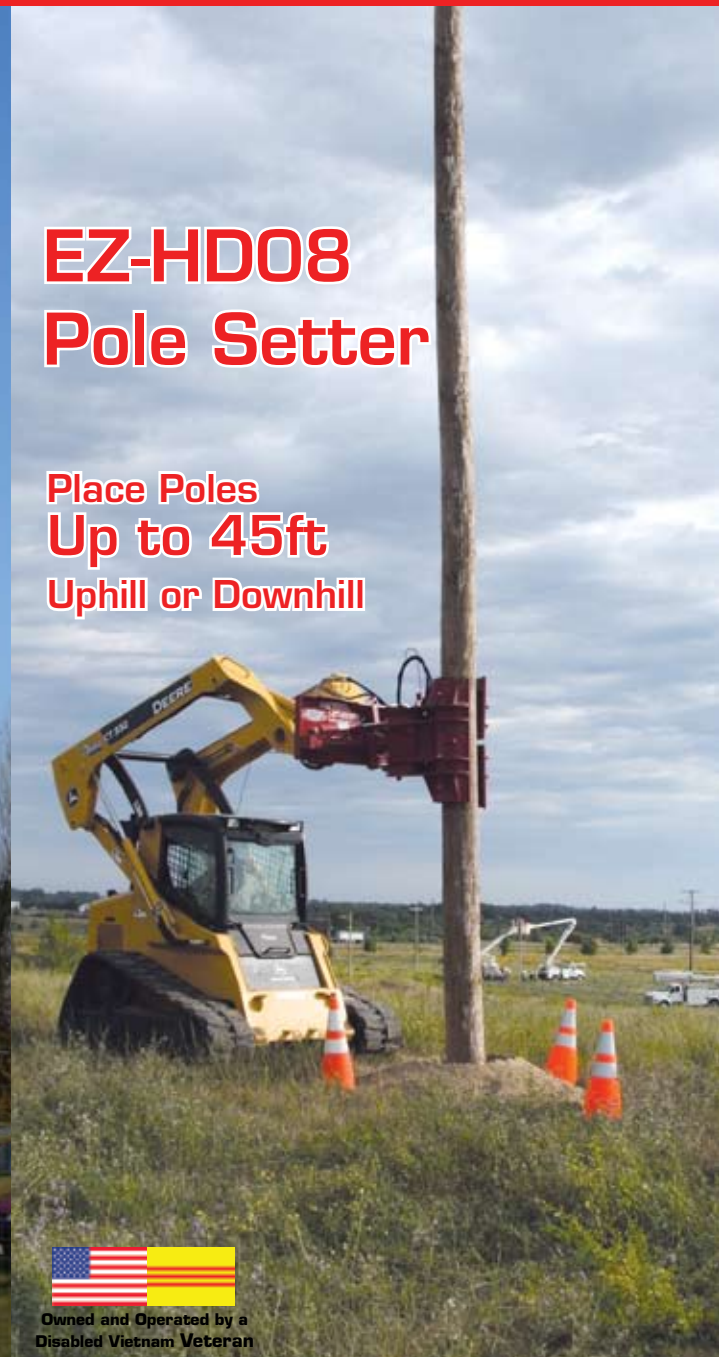

www.ezspotur.com

Toll Free 1 877 433 5733

www.ezspotur.com

Toll Free 1 877 433 5733

EZ SPOT UR
ATTACHMENTS

Make it EZ!

EZ-HD08 Pole Setter

**Place Poles
Up to 45ft
Uphill or Downhill**

Owned and Operated by a
Disabled Vietnam Veteran

Carry & Load Poles

**Call for a
Catalog & DVD**

Safe & Secure

Making Believers Out of Utilities

The local utility contracted Griffith Excavation to help remove the sheered poles and replace them. With eight employees, and two skid steer loaders equipped with EZ Spot UR's pole-setting claw attachments, Ken Griffith replaced 800 d poles near Bison and Buffalo South Dakota in about 20 days. The local electric cooperative amassed crews totalling about 100 workers. Using conventional trucks and equipment, they replaced 500 poles in the same amount of time, Griffith said.

"The best they got done was 12 poles in a day," Griffith said. "Our best was 51 in a day. Officials from the power cooperative eventually pulled six of their crews off the job, realizing that Griffith's approach was much faster and cost effective," Griffith said.